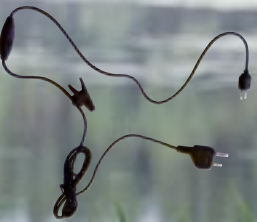

Cord (FL6U-**)

The interchangeable ProTac Flex headset cord comes in several models to match today's wide range of communication equipment.

One example is the FL6U-31, which works with many makes of communication radio: Alan, Albecom, Alinco, Cobra, ComMaster, Genzo, Hunter, ICOM, Lafayette, Maxon, TEKK and Zodiac models.